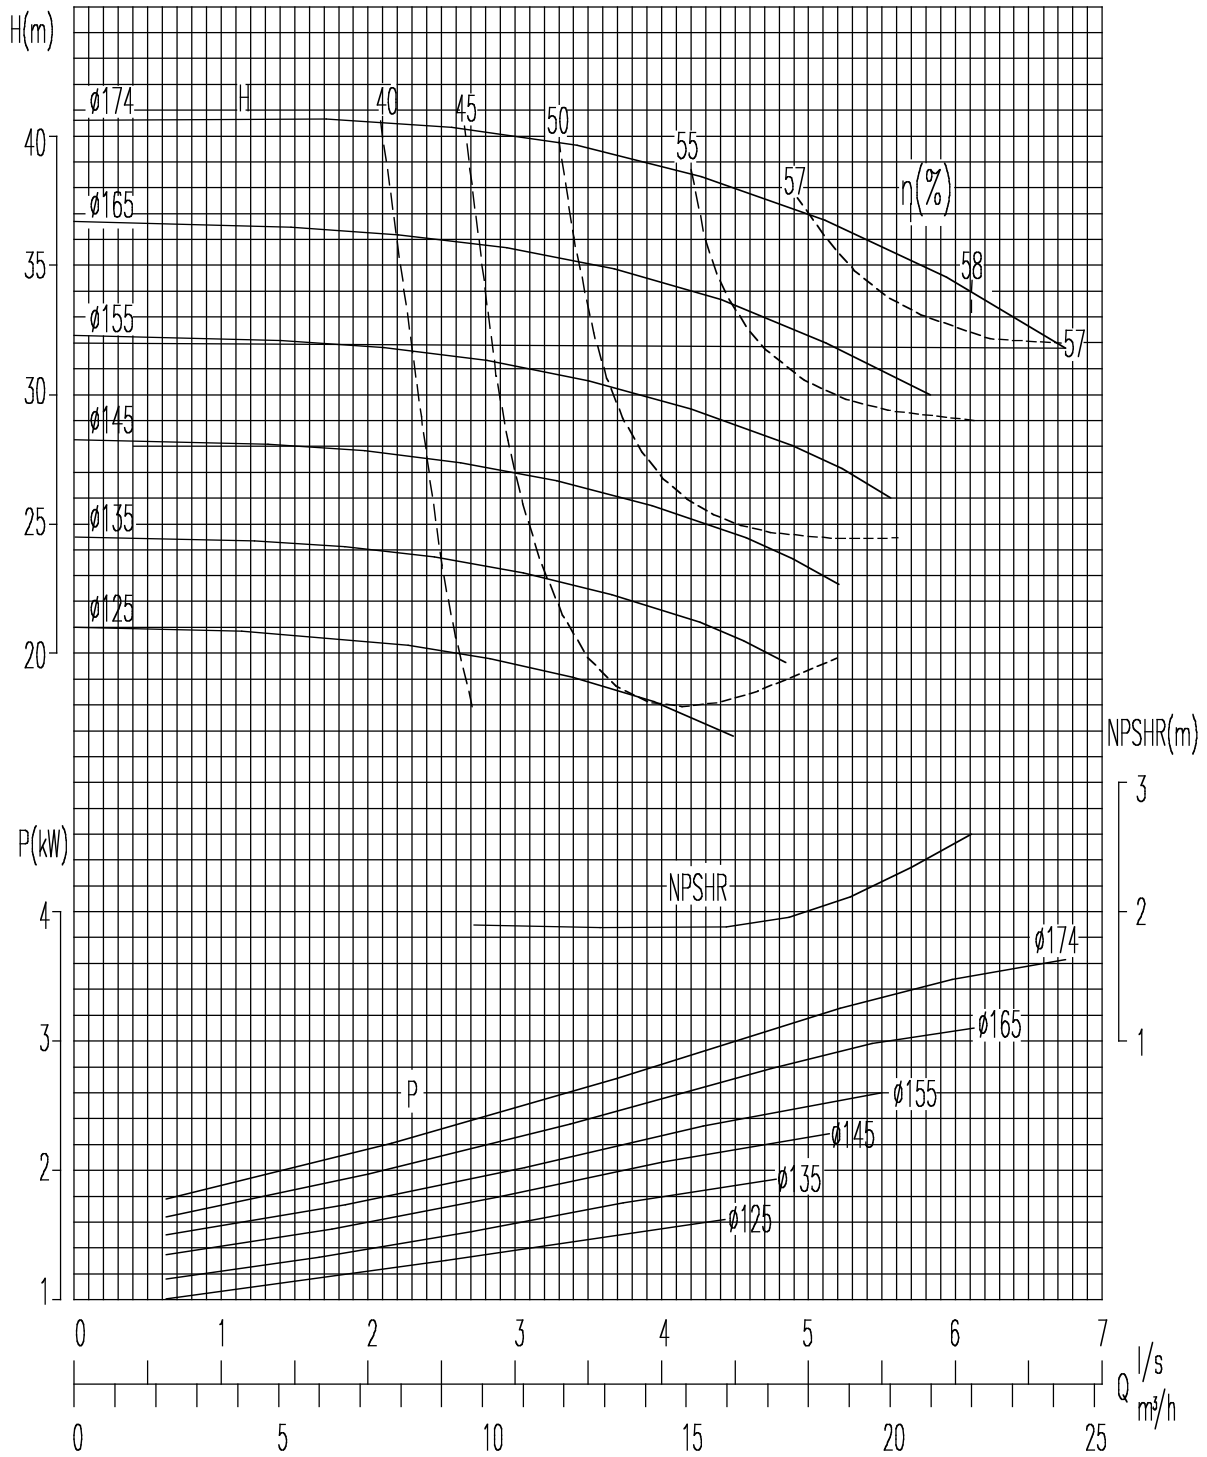

PUMP MODEL 32 - 16
SPEED 2pole

PUMP MODEL 32 - 16
SPEED 4pole

Overall and Mounting Dimensions(mm)

Pump Type	Frame Size	Pump Dimensions						Pump Foot Dimensions										Shaft End			
		1 - Suc	2 - Dis	a	f	h1	h2	b	c	m1	m2	n1	n2	n3	s1	s2	w	d	l	t	u
32-16	25	50	32	80	360	132	160	50	14	100	70	240	190	100	14	14	267	24	50	27	8