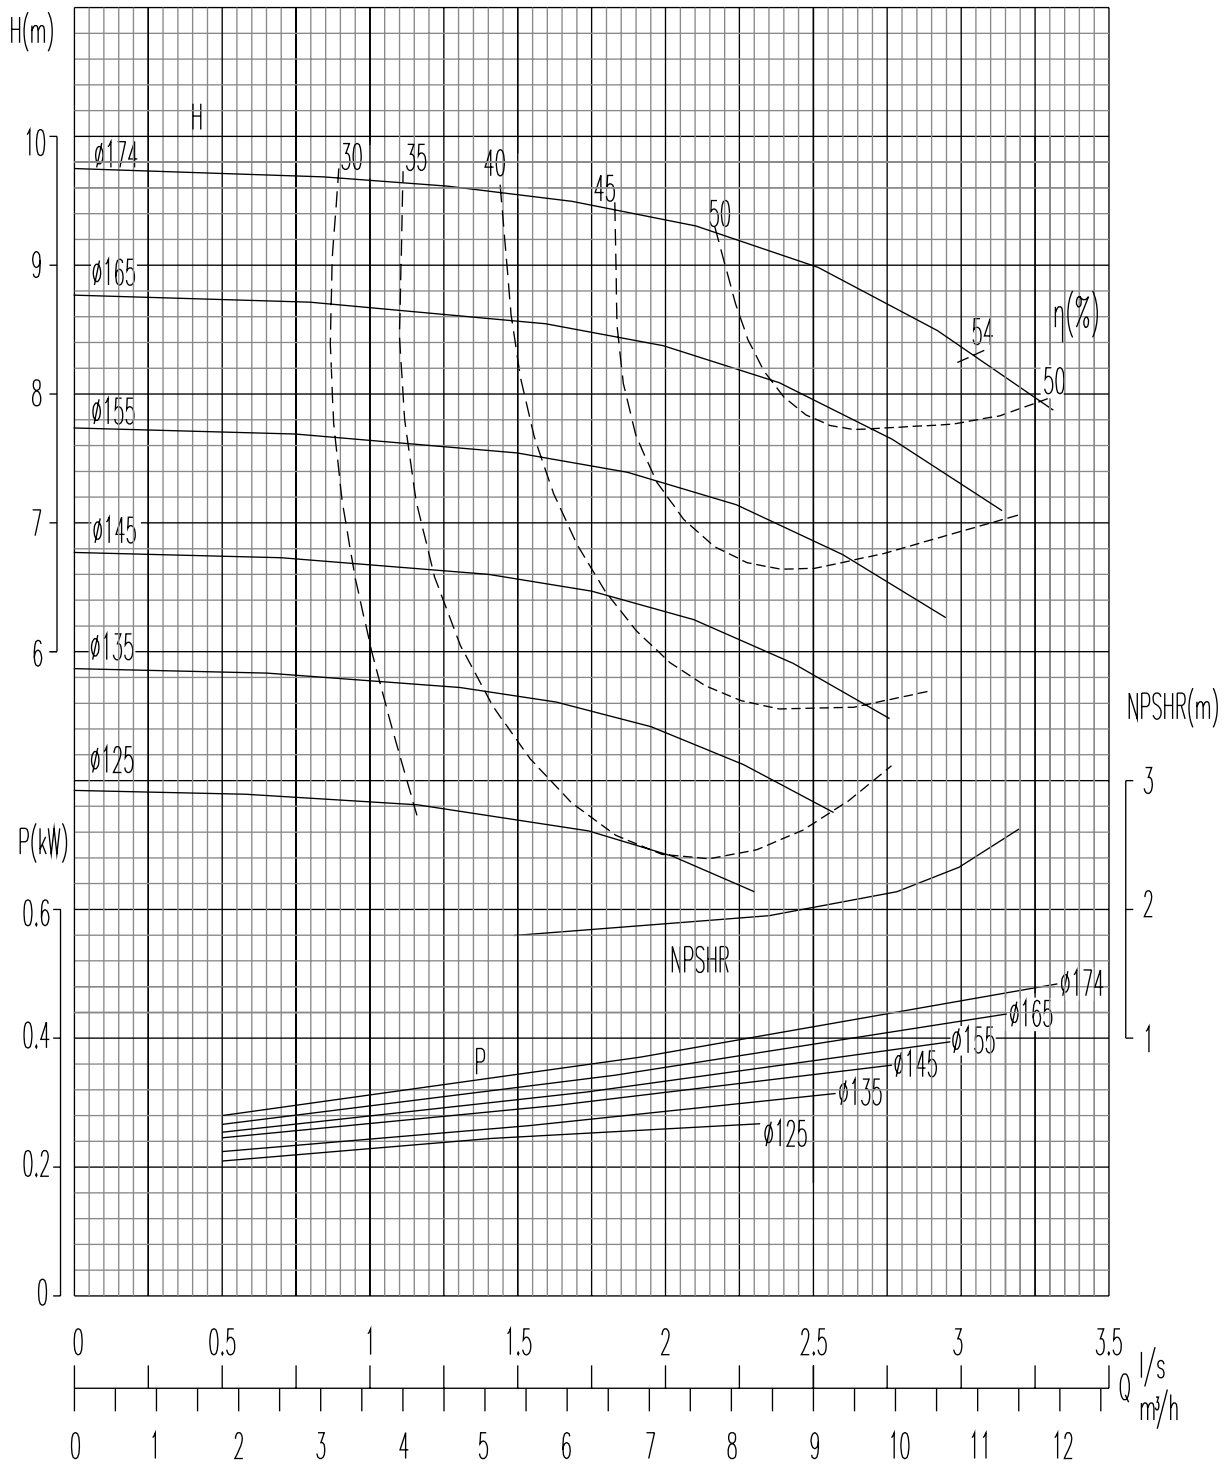

PUMP MODEL 32 - 16
SPEED 2pole

PUMP MODEL 32 - 16
SPEED 4pole

Overall and Mounting Dimensions(mm)

Pump Type	Frame Size	Pump Dimensions						Pump Foot Dimensions										Shaft End			
		1 - Suc	2 - Dis	a	f	h1	h2	b	c	m1	m2	n1	n2	n3	s1	s2	w	d	l	t	u
32-16	25	50	32	80	360	132	160	50	14	100	70	240	190	100	14	14	267	24	50	27	8