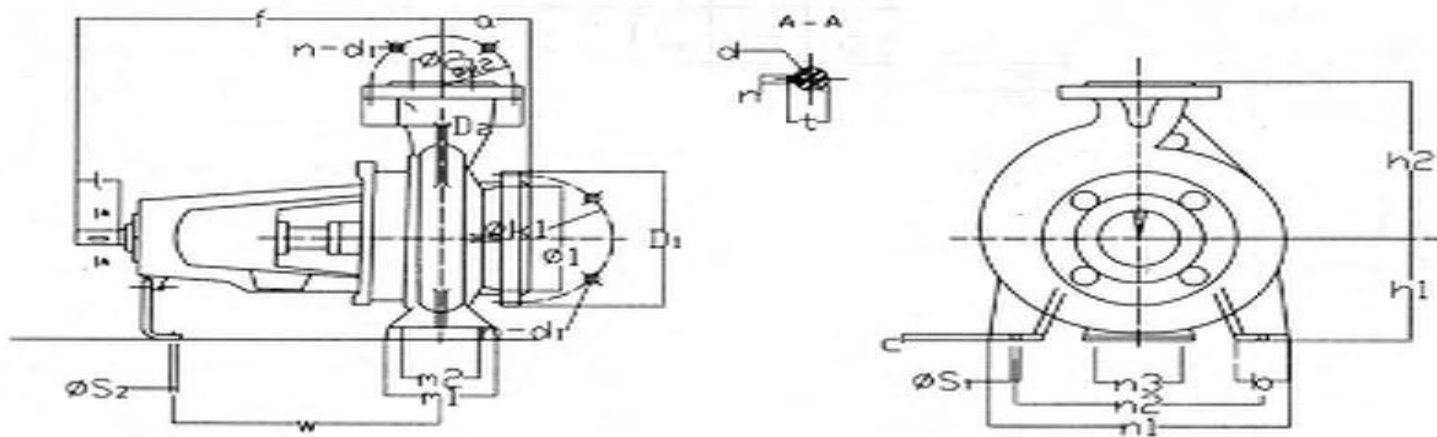

PUMP MODEL 32 - 16
SPEED 2pole

PUMP MODEL 32 - 16
SPEED 4pole

Overall and Mounting Dimensions(mm)

Pump Type	Frame Size	Pump Dimensions						Pump Foot Dimensions										Shaft End			
		1 - Suc	2 - Dis	a	f	h1	h2	b	c	m1	m2	n1	n2	n3	s1	s2	w	d	l	t	u
32-16	25	50	32	80	360	132	160	50	14	100	70	240	190	100	14	14	267	24	50	27	8